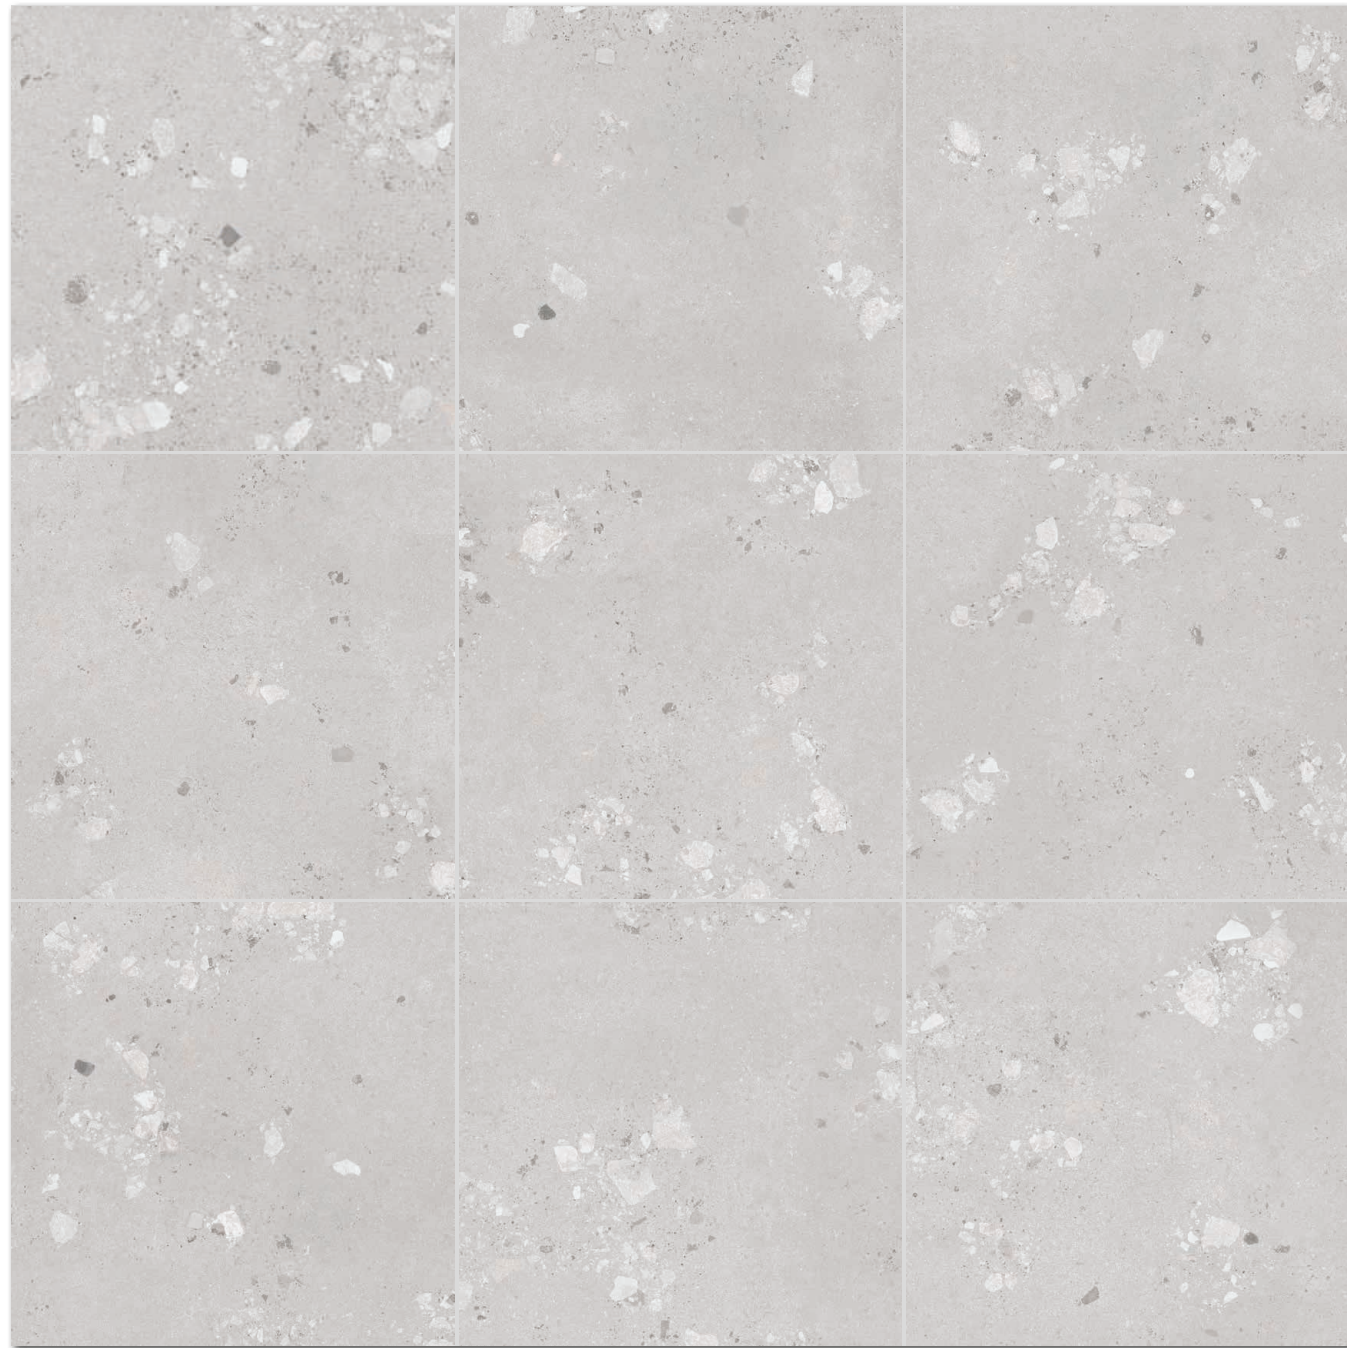

Die Fliesen der Serie zeichnen sich durch ein breites Farbspiel V3 aus. | All products of the entire batch show big deviations in shade difference V3.

Wir empfehlen, einzelne Fliesen aus mehreren Paketen herauszunehmen und den gesamten Bodenbelag nach der Inspirationsfotodokumentation in den Katalogen RAKO, eventuell den Webseiten www.rako.eu, zu komponieren. Wünschenswert ist die Kombinierung aller Fliesendesigns einschließlich ihrer Drehung um 90° oder 180°, sodass ausgewogene Optik der verlegten Fläche erzielt wird.

Before laying the tiles, we suggest you select from several cartons and arrange them as illustrated in the inspiration photo documentation in RAKO catalogues or website www.rako.eu, and mix the tiles to achieve the required result including turning them by 90° or 180°.

Produkt | product	cm	mm	EN	St/m²	kg/m²	St/m²	kg/m²	St/m²	kg/m²	St/m²	kg/m²
Bodenfliese | floor tile	10x10	98x98x9	EN 14411 - G Bla	11	11	1,00	56	56,00	20,2	20,2	1 155
Stufe | step tile	60x60	598x597x9	EN 14411 - G Bla	3	2,8	1,08	-	-	21,9	-	-
Stufe | step tile	40x80	398x798x10	EN 14411 - G Bla	2	3,1	0,64	-	-	14,1	-	-
Sockel | skirting plinth	120x7,2	1198x72x8,5	EN 14411 - G Bla	11	11,9	0,93	-	-	17,6	-	-
Sockel | skirting plinth	80x9,5	798x95x10	EN 14411 - G Bla	10	13,2	0,76	-	-	16,7	-	-
Sockel | skirting plinth	60x7,2	598x72x9	EN 14411 - G Bla	14	23,1	0,60	-	-	11,5	-	-
Stufenformteil | special step tile	40x80	398x798x10	STD No. 030 - 059824	2	-	-	-	-	16,5	-	-

10x10 | 30x30

R10/B

V3

R