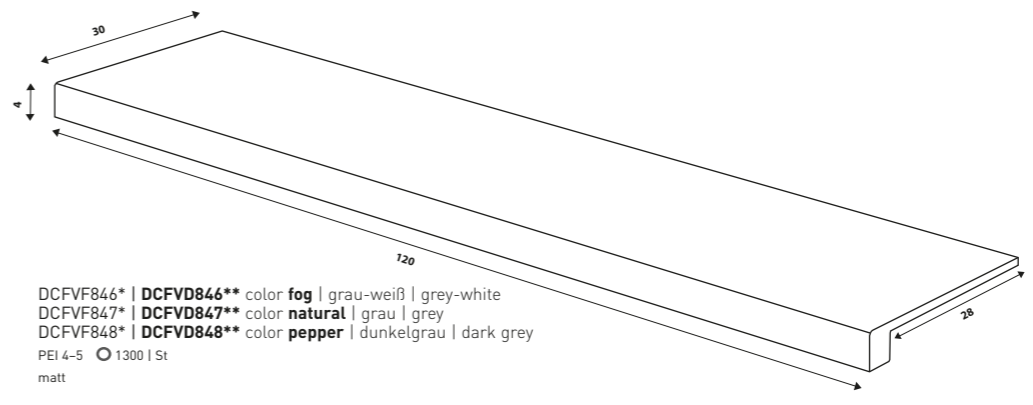

DCFVF846* | **DCFVD846**** color **fog** | grau-weiß | grey-white
DCFVF847* | **DCFVD847**** color **natural** | grau | grey
DCFVF848* | **DCFVD848**** color **pepper** | dunkelgrau | dark grey
PEI 4-5 ○ 1300 | St
matt

60x60
R10/B
v3
R

60x7,2
R

DSAS3846 color **fog** | grau-weiß | grey-white
DSAS3847 color **natural** | grau | grey
DSAS3848 color **pepper** | dunkelgrau | dark grey
○ 180 | St
matt